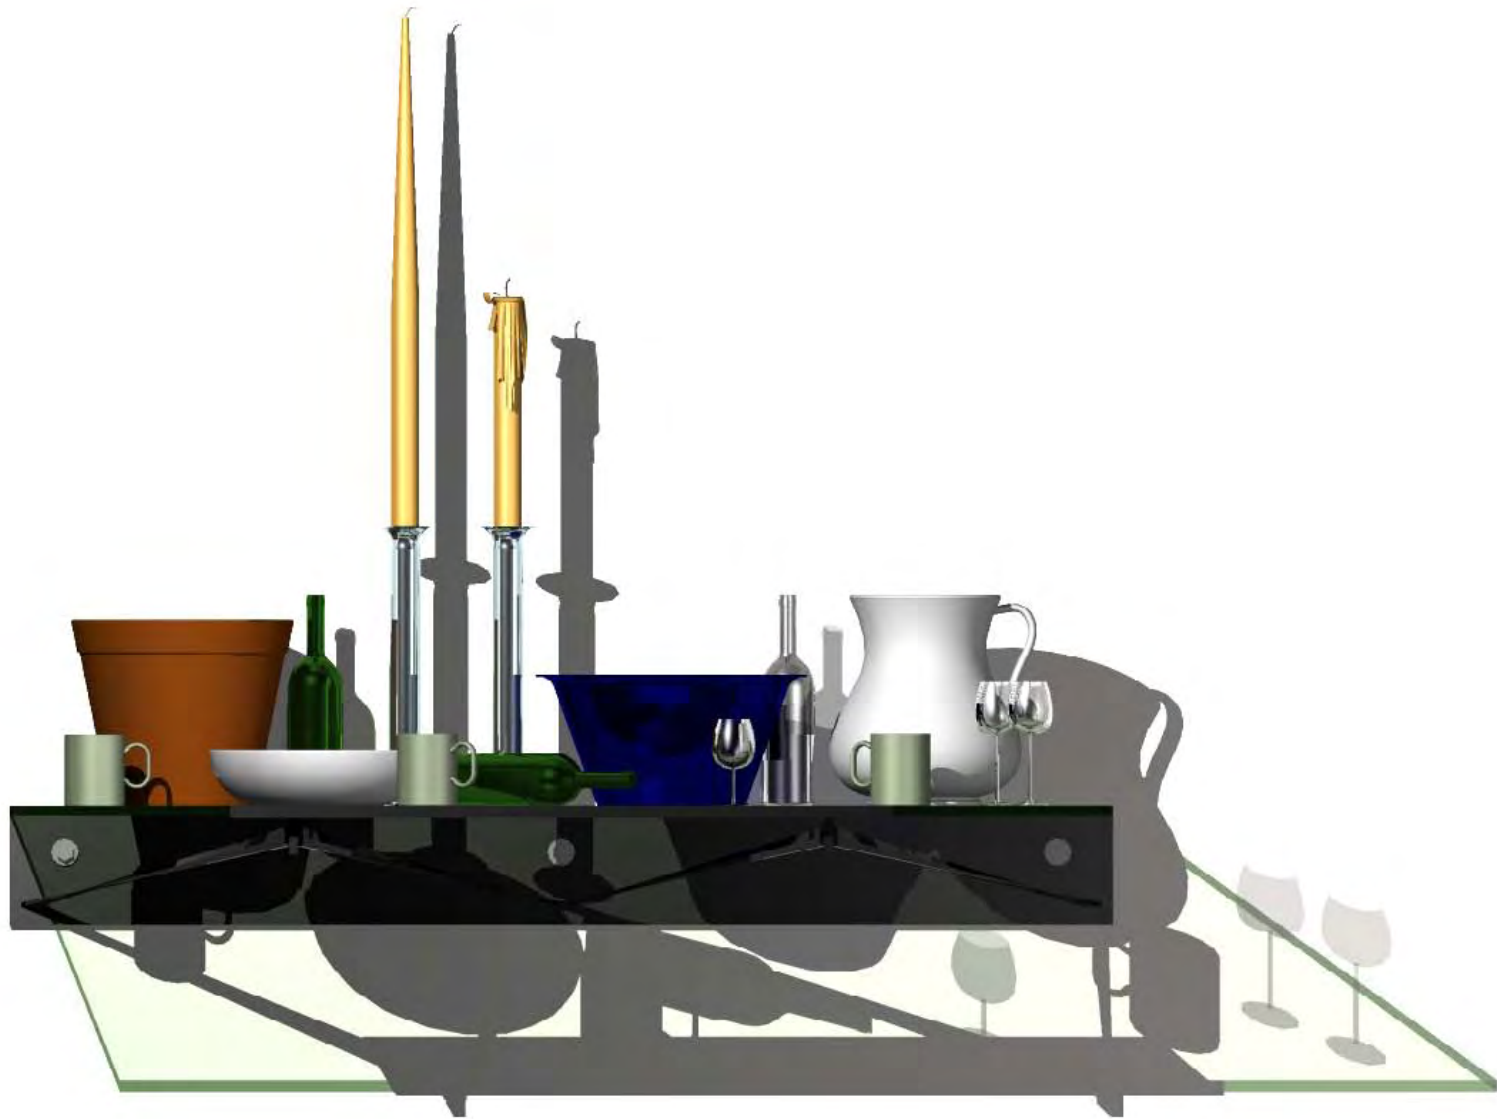

arch muse

arch muse

disney town center

rockefeller plaza west

jones residence

electronic art