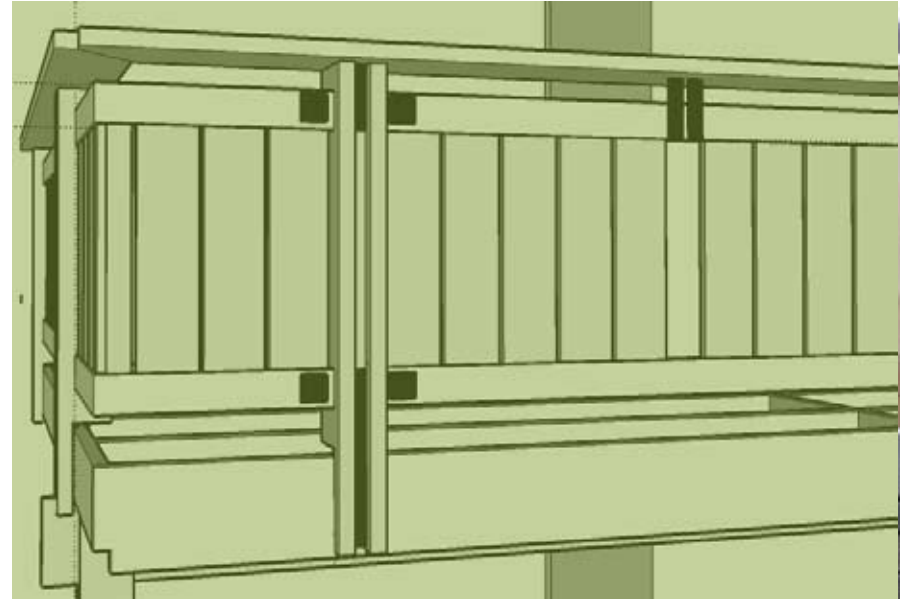

mark chaney architects
creative managing director

teaford terrace

pawlet, vt
500 gsf stone terrace and deck

teaford terrace

mark chaney architects
creative managing director

pawlet, vt
500 gsf stone terrace and deck