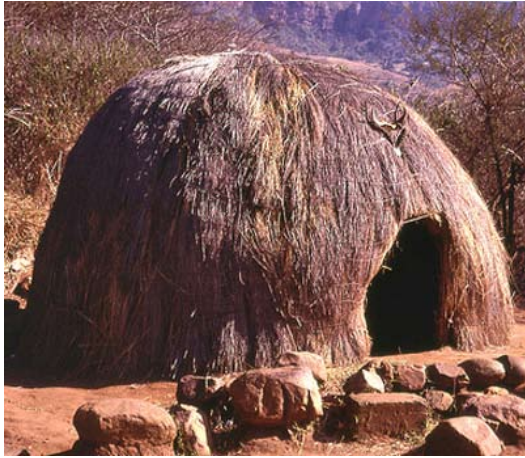

mark chaney architects
creative managing director

shinest

stowe, vt
1,250 gsf weekend residence study

mark chaney architects
creative managing director

shinest

stowe, vt
1,250 gsf weekend residence study

mark chaney architects
creative managing director

shinest

stowe, vt
1,250 gsf weekend residence study