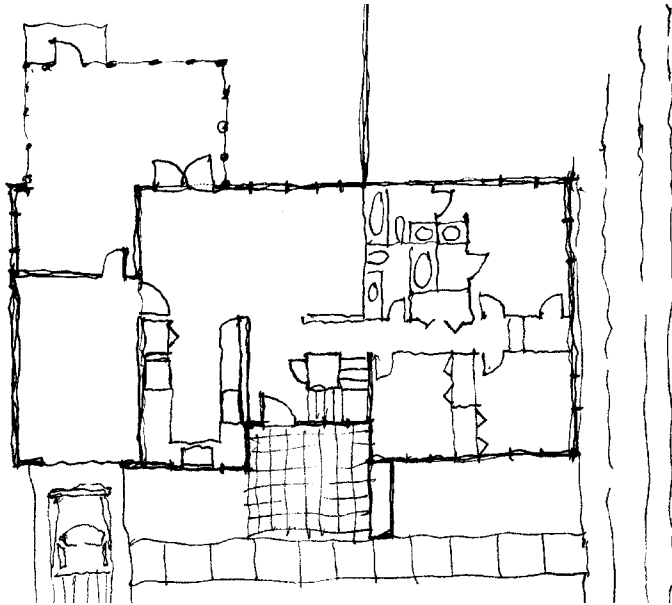

shawn residence

mark chaney architects
creative managing director

jefferson city, mo
2,700 gsf new residence

shawn residence

mark chaney architects
creative managing director

jefferson city, mo
2,700 gsf new residence

shawn residence

mark chaney architects
creative managing director

jefferson city, mo
2,700 gsf new residence