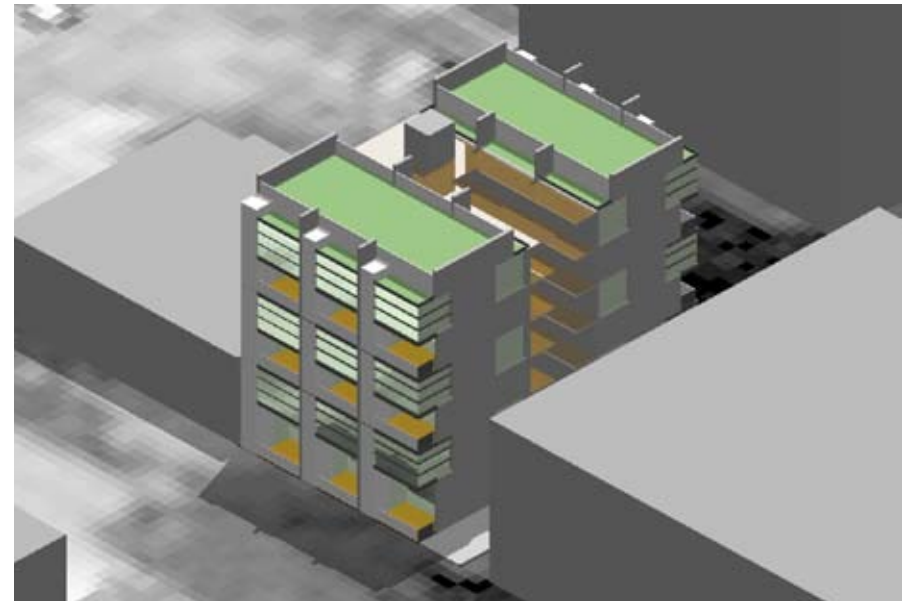

tannerhecht architecture
senior consulting architect

horizon infill housing

san jose, ca
23,000 gsf residential housing

horizon infill housing

tannerhecht architecture
senior consulting architect

san jose, ca
9,900 gsf new residence