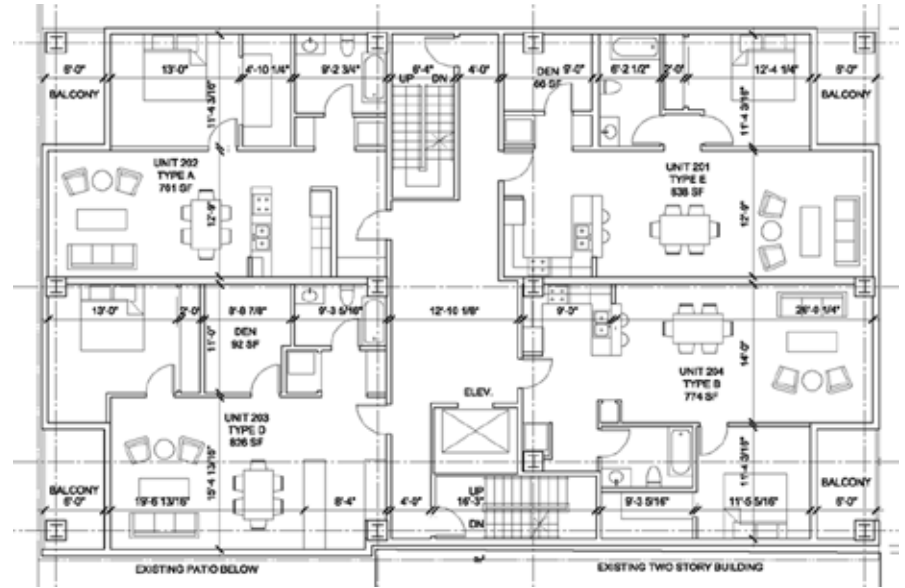

tannerhecht architecture
senior consulting architect

horizon infill housing

san jose, ca
23,000 gsf residential housing

horizon infill housing

tannerhecht architecture
senior consulting architect

san jose, ca
9,900 gsf new residence