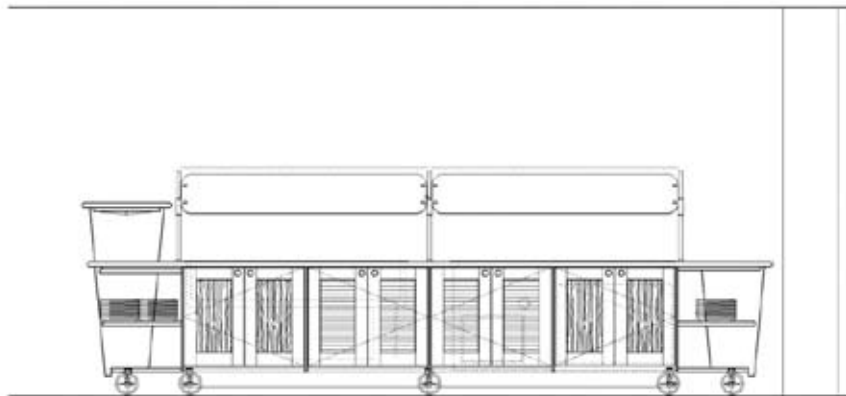

mission park servery

centerline architects - 2,700 gsf senior project architect

ciaVT 2002 excellence in architecture design award - williams college - williamstown, ma

mission park servery

centerline architects - 2,700 gsf senior project architect