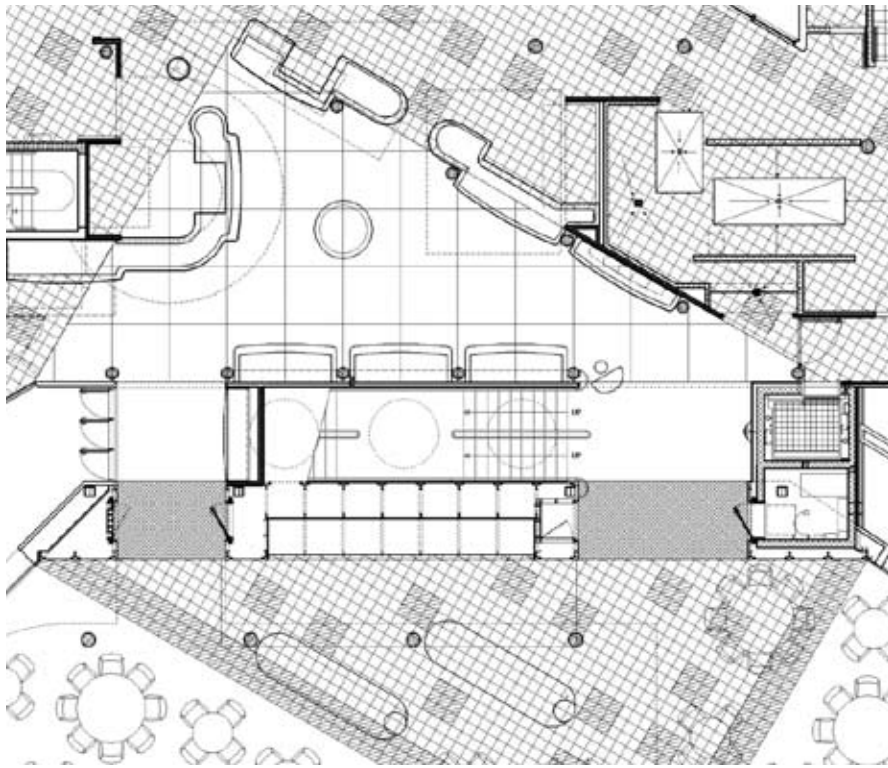

mission park servery

centerline architects - 2,700 gsf senior project architect

ciaVT 2002 excellence in architecture design award - williams college - williamstown, ma

mission park servery

centerline architects - 2,700 gsf senior project architect