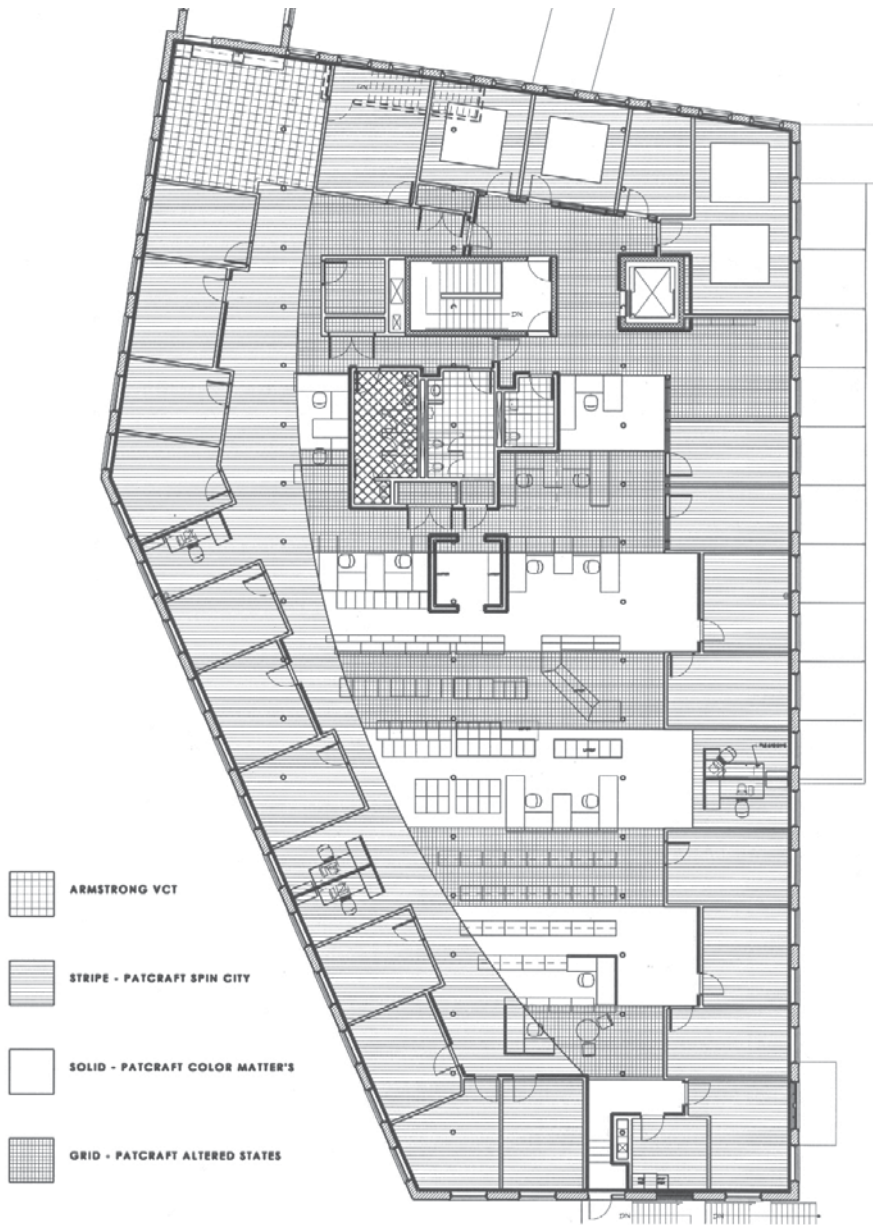

d&o corporate headquarters

centerline architects - 11,500 gsf senior project architect - interior space planning

corporate headquarters - mass moca building complex, north adams, ma

d&o corporate headquarters

centerline architects - 11,500 gsf senior project architect - interior space planning

corporate headquarters - mass moca building complex, north adams, ma