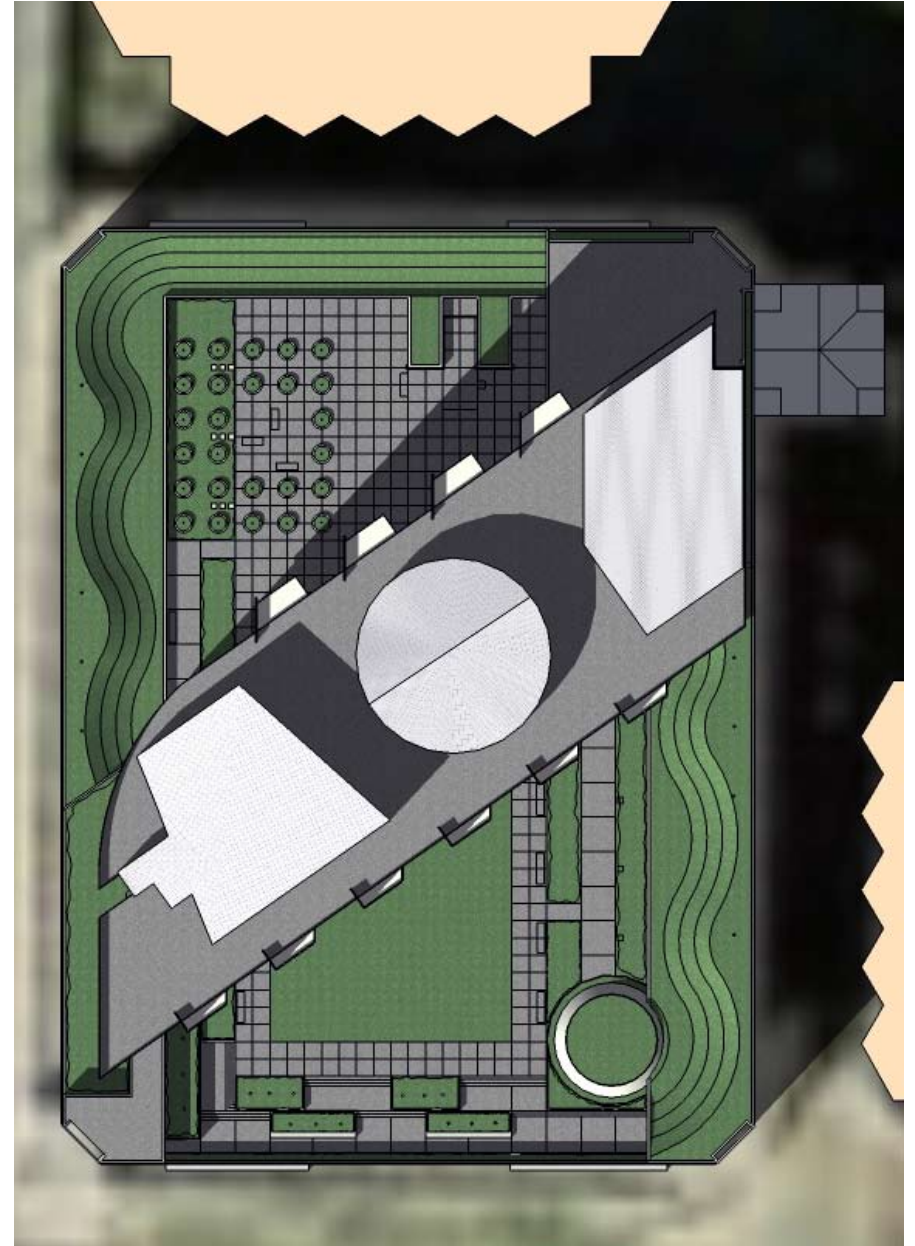

riverpark residential

tannerhecht architecture
consulting senior architect

san jose, ca
120,000 gsf - resort condominium design study

riverpark residential

tannerhecht architecture
consulting senior architect

san jose, ca
120,000 gsf - resort condominium design study

riverpark residential

tannerhecht architecture
consulting senior architect

san jose, ca
120,000 gsf - resort condominium design study

riverpark residential

tannerhecht architecture
consulting senior architect

san jose, ca
120,000 gsf - resort condominium design study