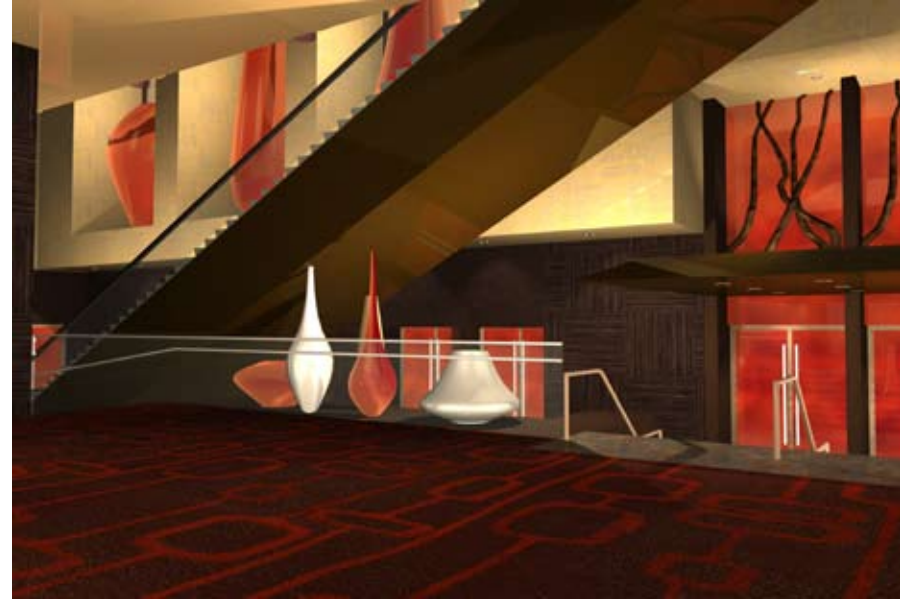

resort & casino

paul steelman design group
senior project architect

ledyard, ct
3,000,000 gsf - resort & casino design dev

resort & casino

paul steelman design group
senior project architect

ledyard, ct
3,000,000 gsf - resort & casino design dev

resort & casino

paul steelman design group
senior project architect

ledyard, ct
3,000,000 gsf - resort & casino design dev