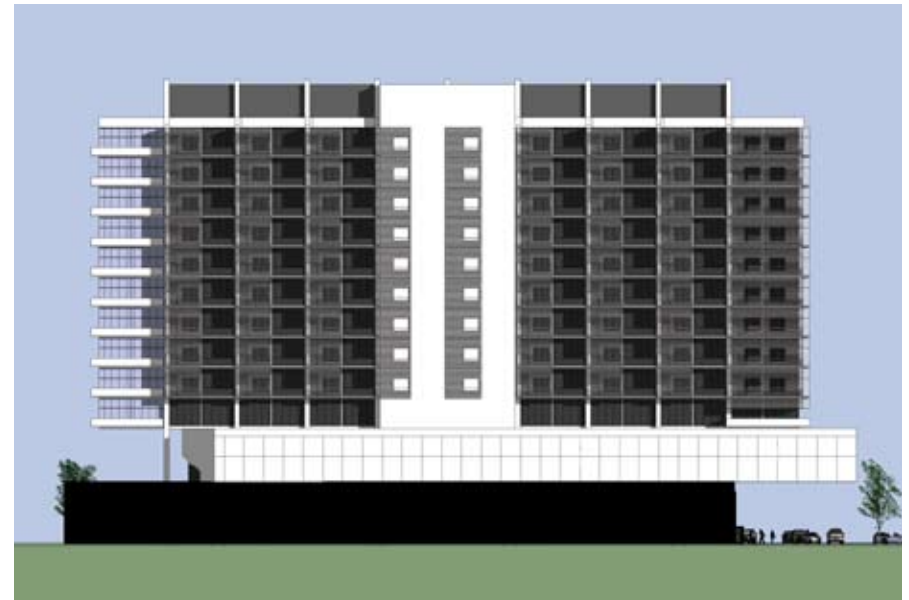

# resort & conference center

rees masilionis turley architecture  
consulting senior architect

kansas city, ks  
235,000 gsf design study